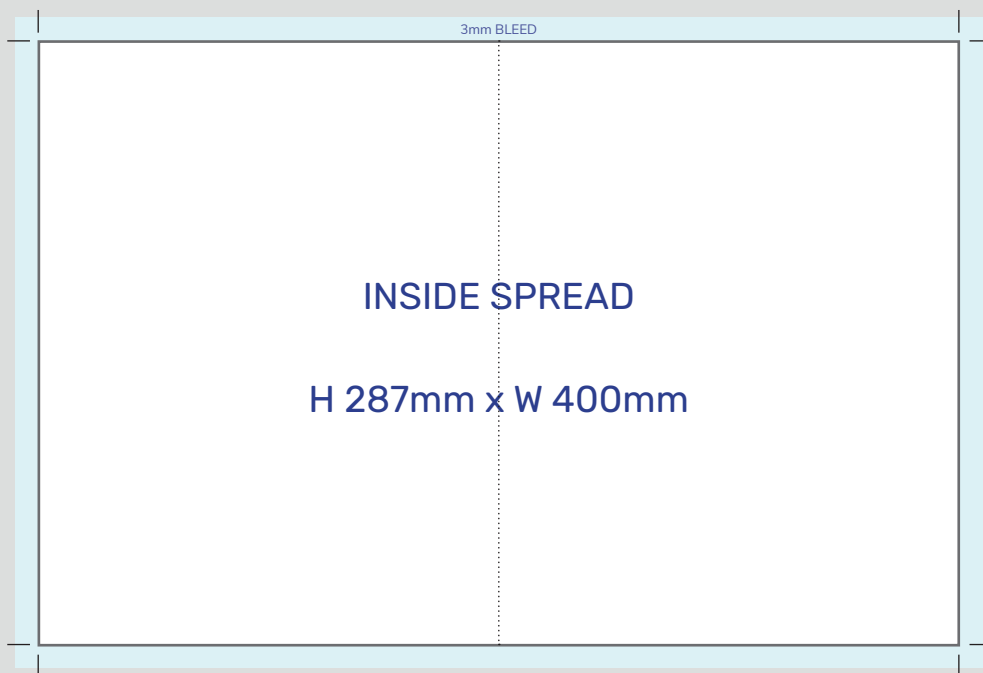

4 PAGE INSERT SPECIFICATIONS

TRAVEL MATTERS™

FULL PAGE
H287mm x W200mm
Bleed: 3mm all around

DOUBLE PAGE SPREAD
H287mm x W400mm
Bleed: 3mm all around

Supplied as one file

PRINT FILE SPECIFICATION

- All files to be supplied with trim marks and 3mm bleed
- All files transmitted to us should be Hi-Res (300dpi) PDF
- Colour CMYK. Pantone with appropriate CMYK Mapping is accepted
- Fonts - All fonts MUST be embedded, Type I or True Type only
- Type safe area 10mm from trim